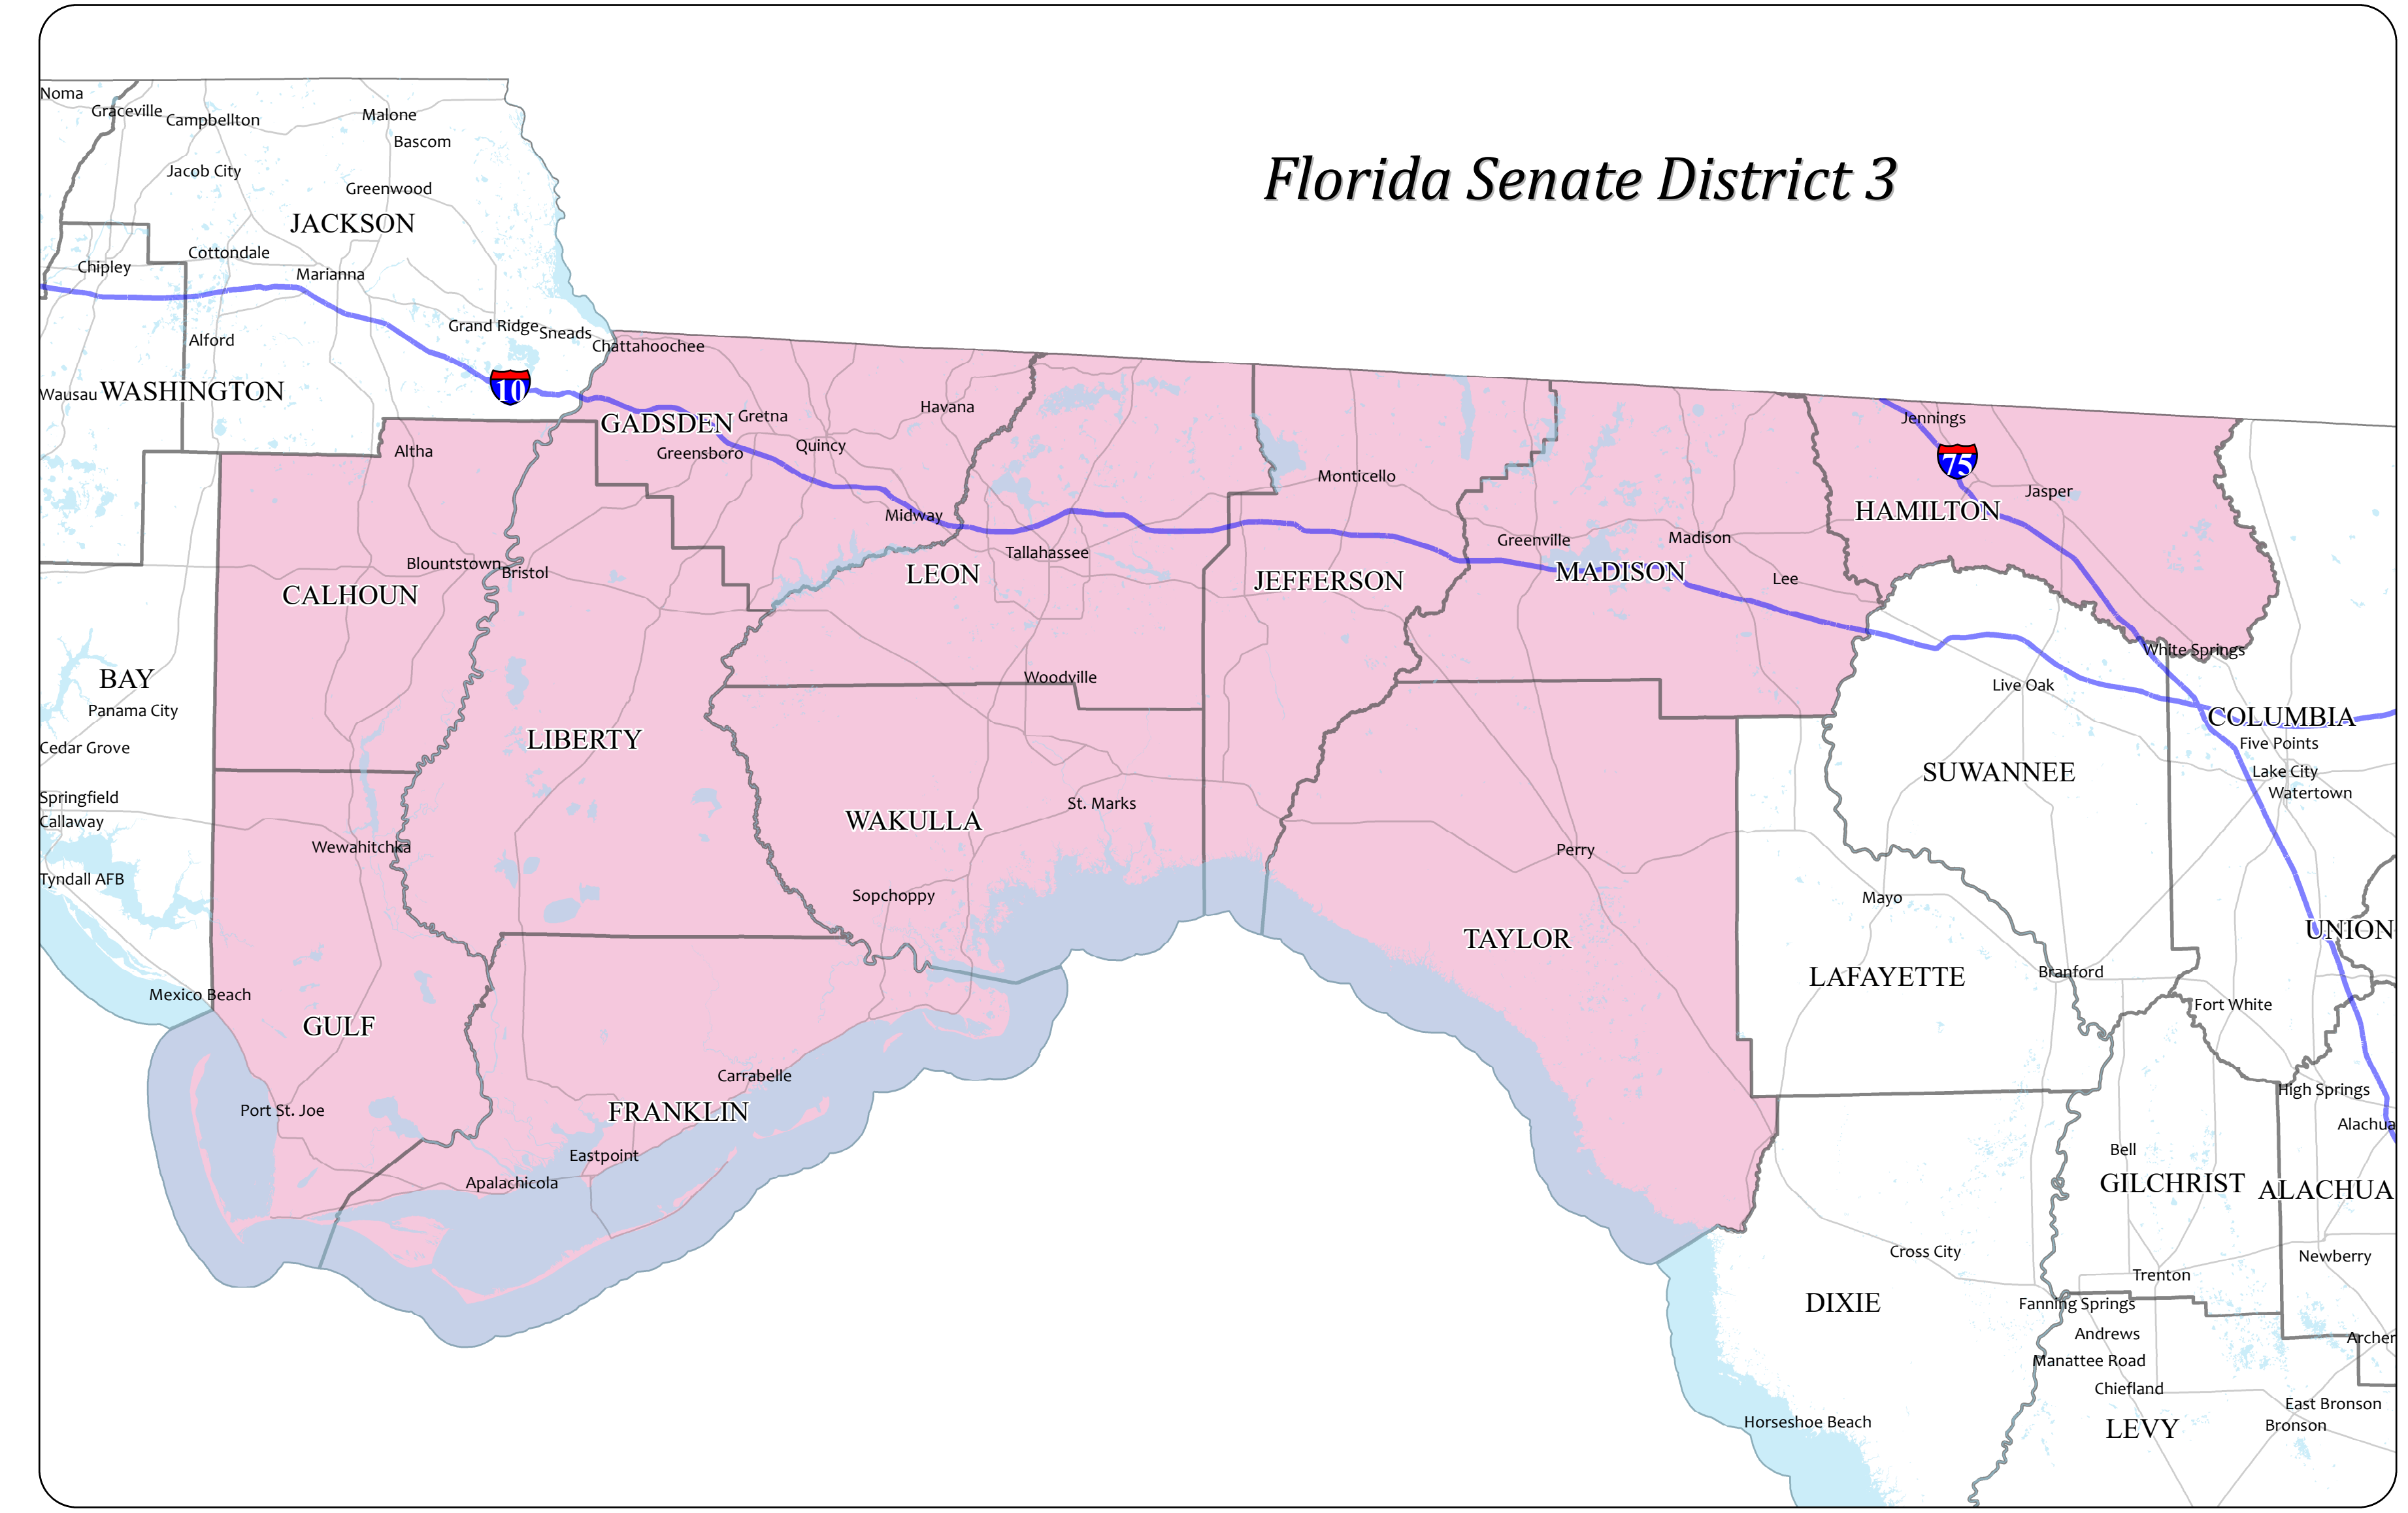

Florida Senate District 3