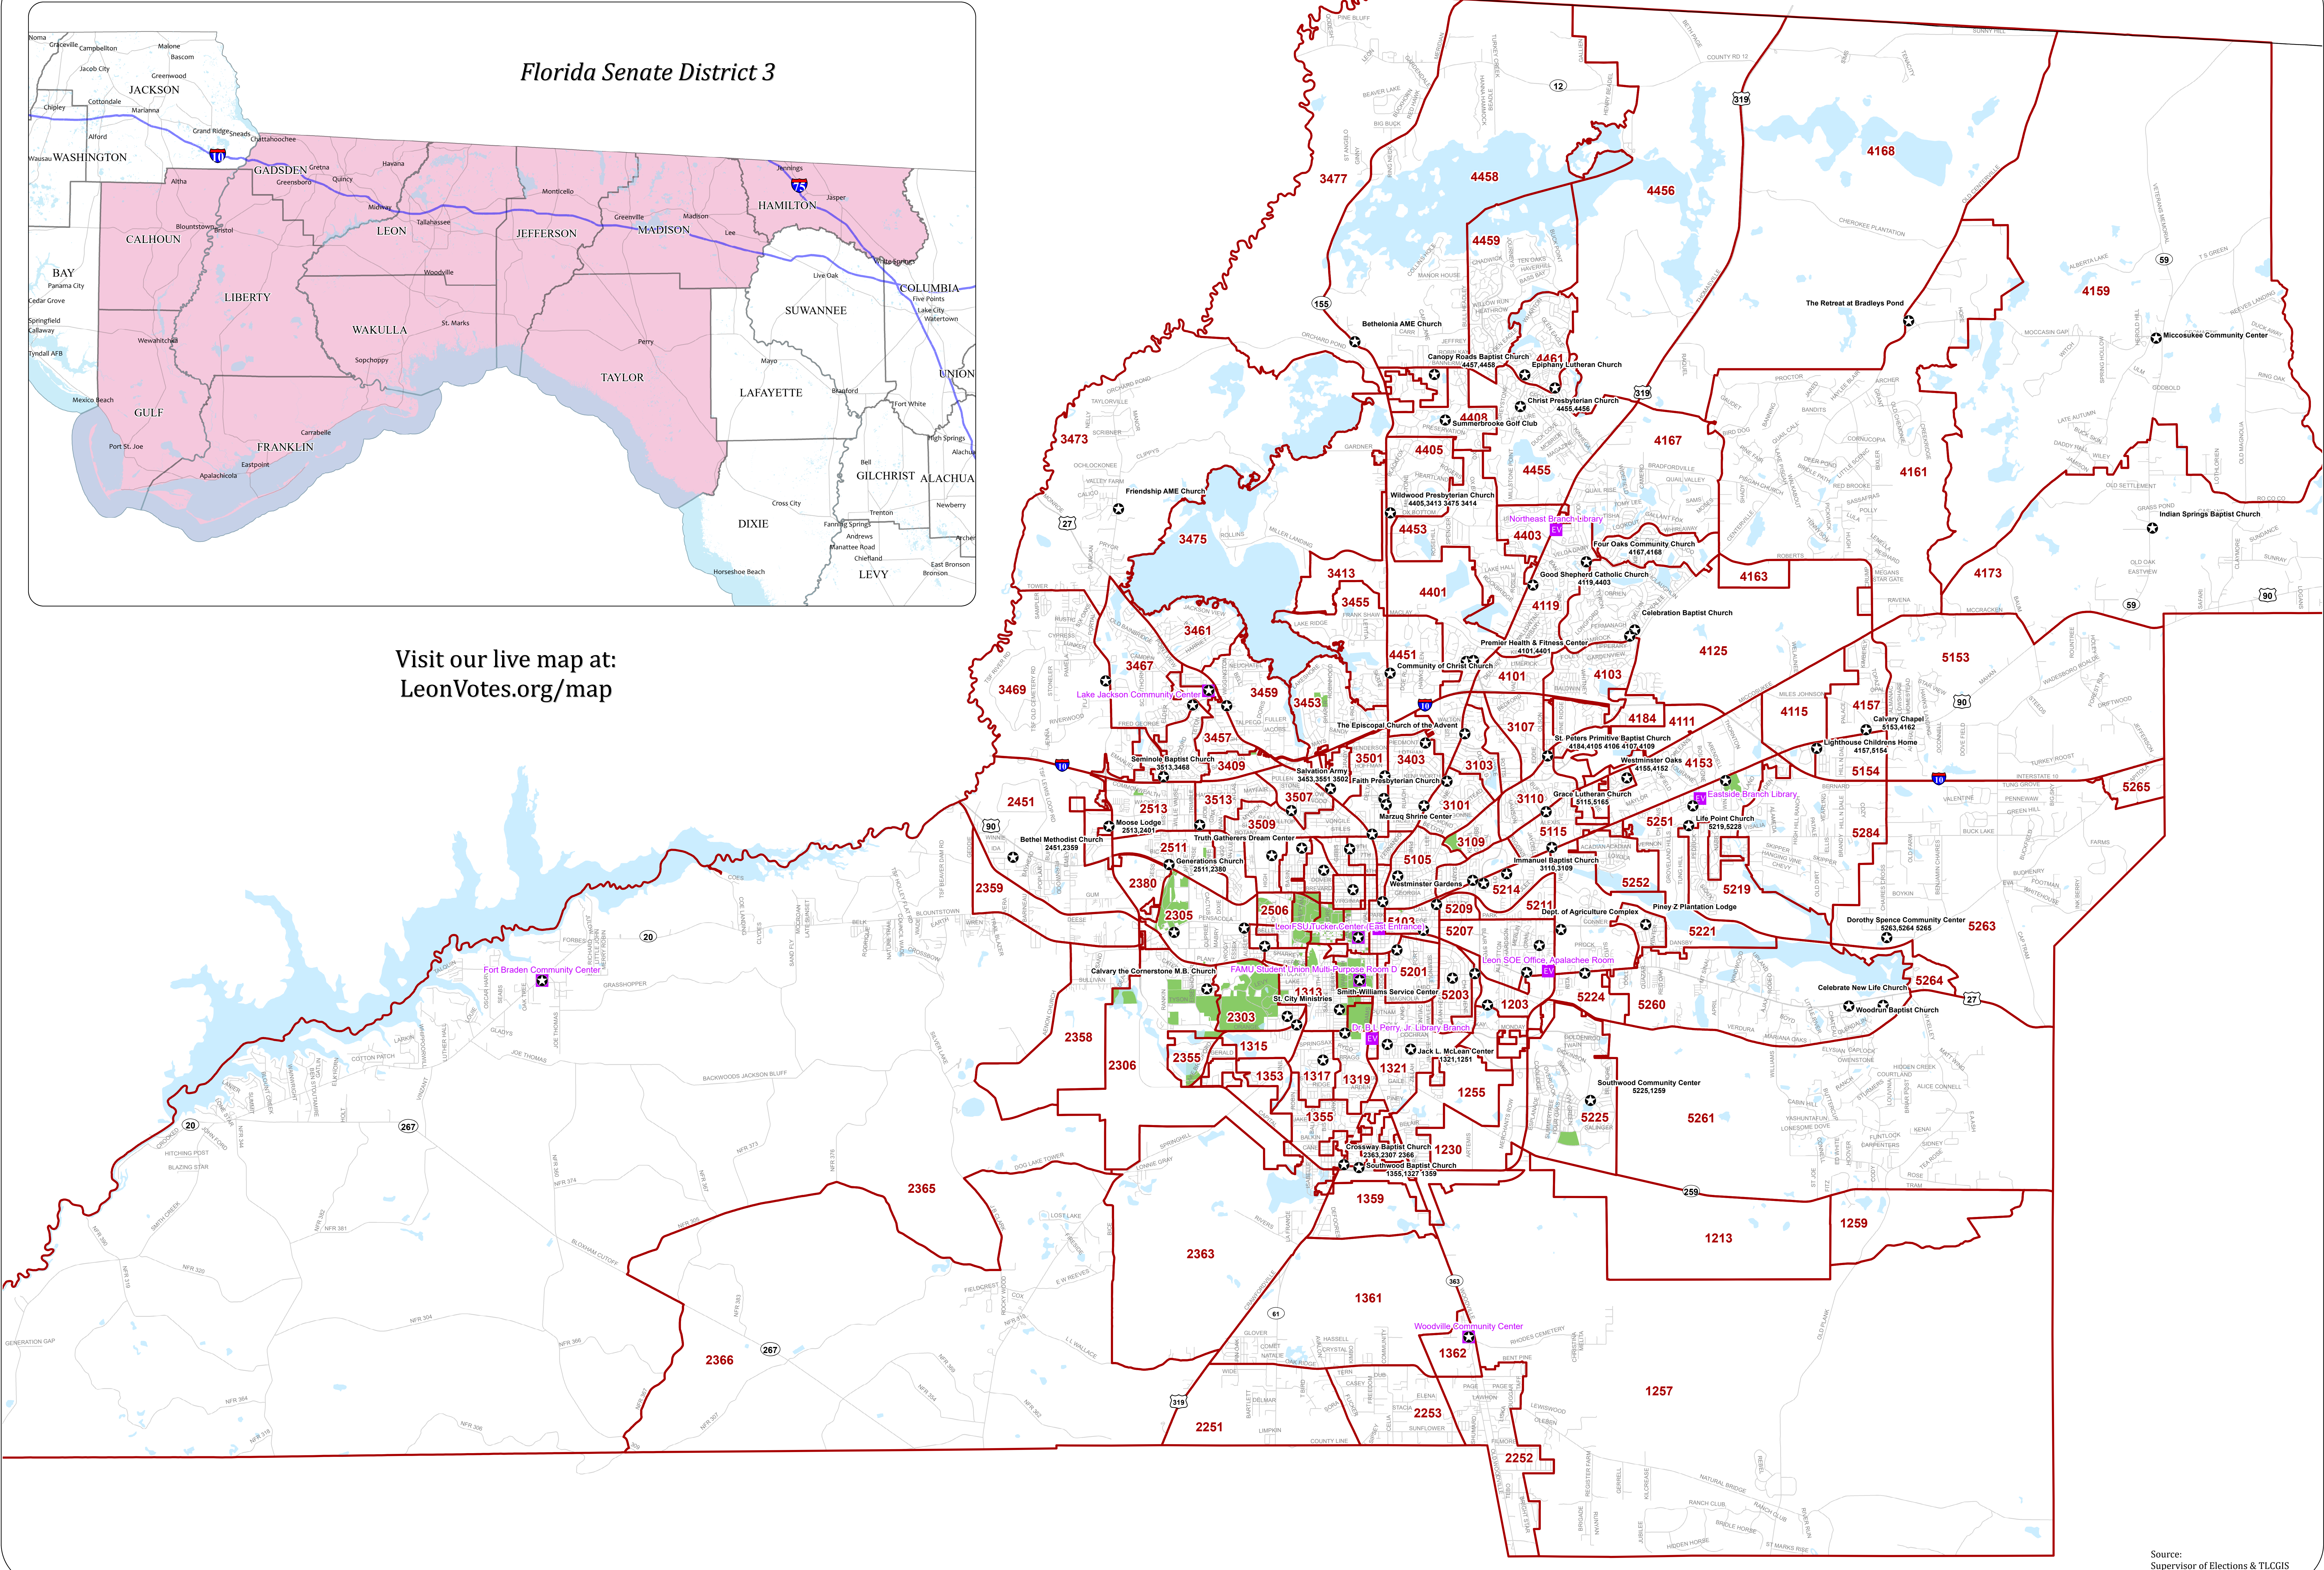

Visit our live map at:
LeonVotes.org/map